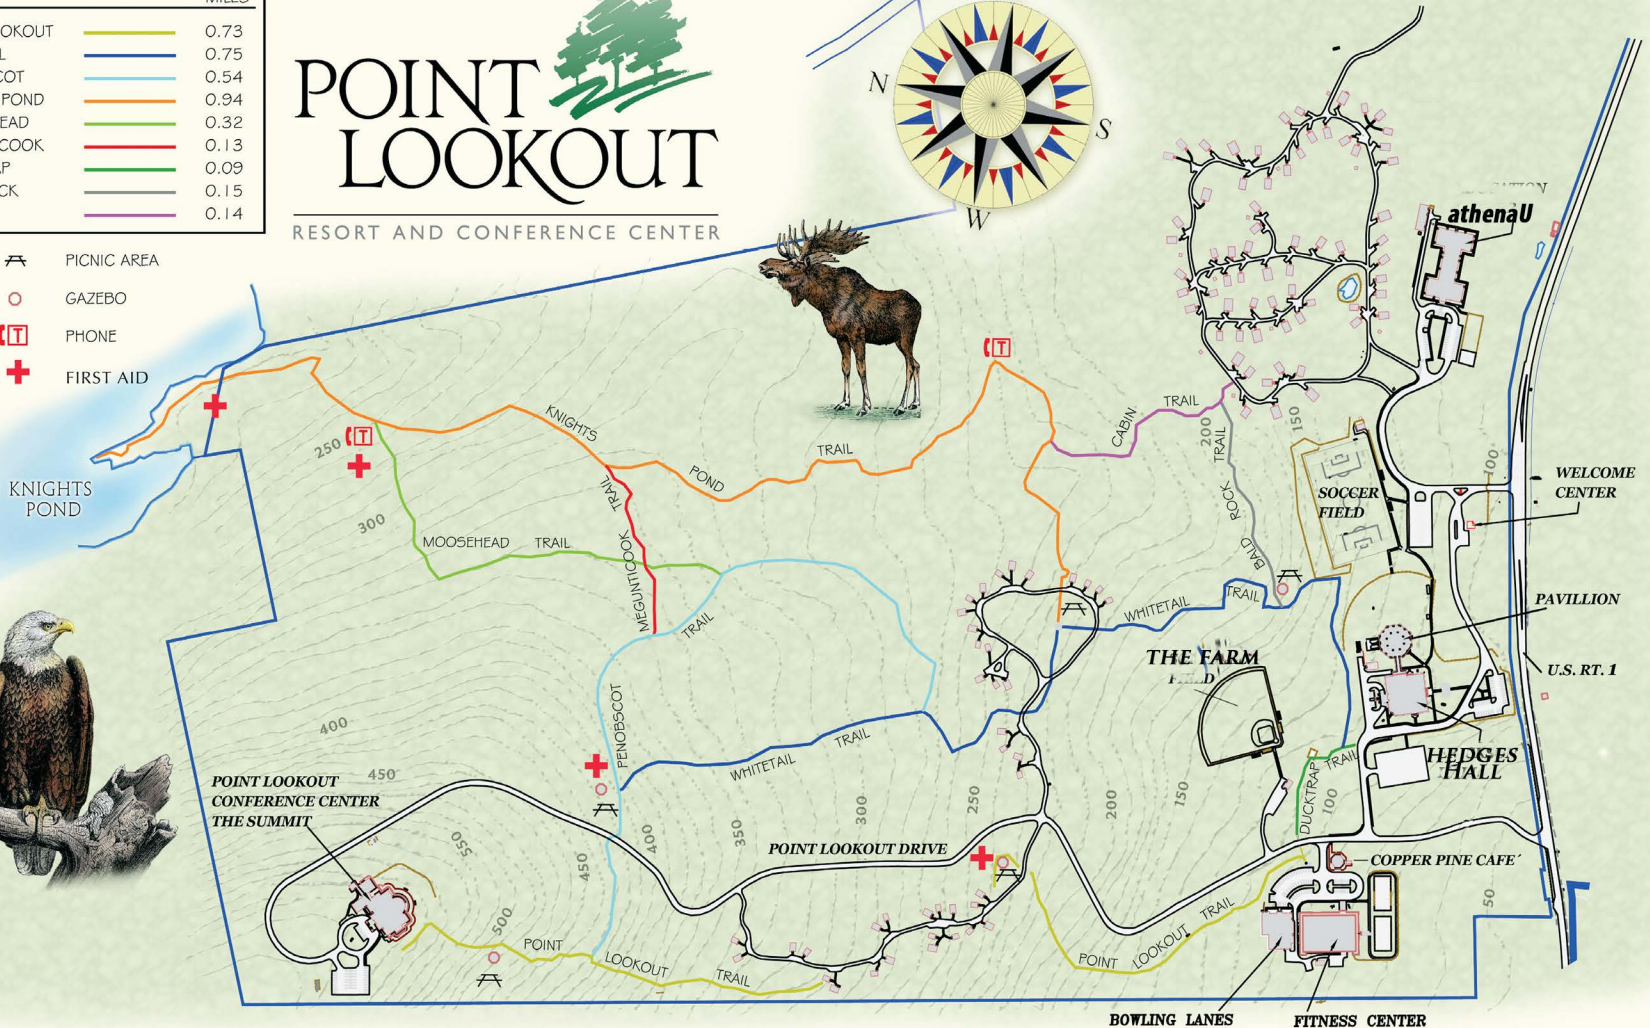

HIKING TRAILS LEGEND

TRAILS	MILES
POINT LOOKOUT	0.73
WHITETAIL	0.75
PENOBSCOT	0.54
KNIGHTS POND	0.94
MOOSEHEAD	0.32
MEGUNTICOOK	0.13
DUCKTRAP	0.09
BALD ROCK	0.15
CABIN	0.14

-  PICNIC AREA
-  GAZEBO
-  PHONE
-  FIRST AID

POINT LOOKOUT

RESORT AND CONFERENCE CENTER

BOWLING LANES FITNESS CENTER